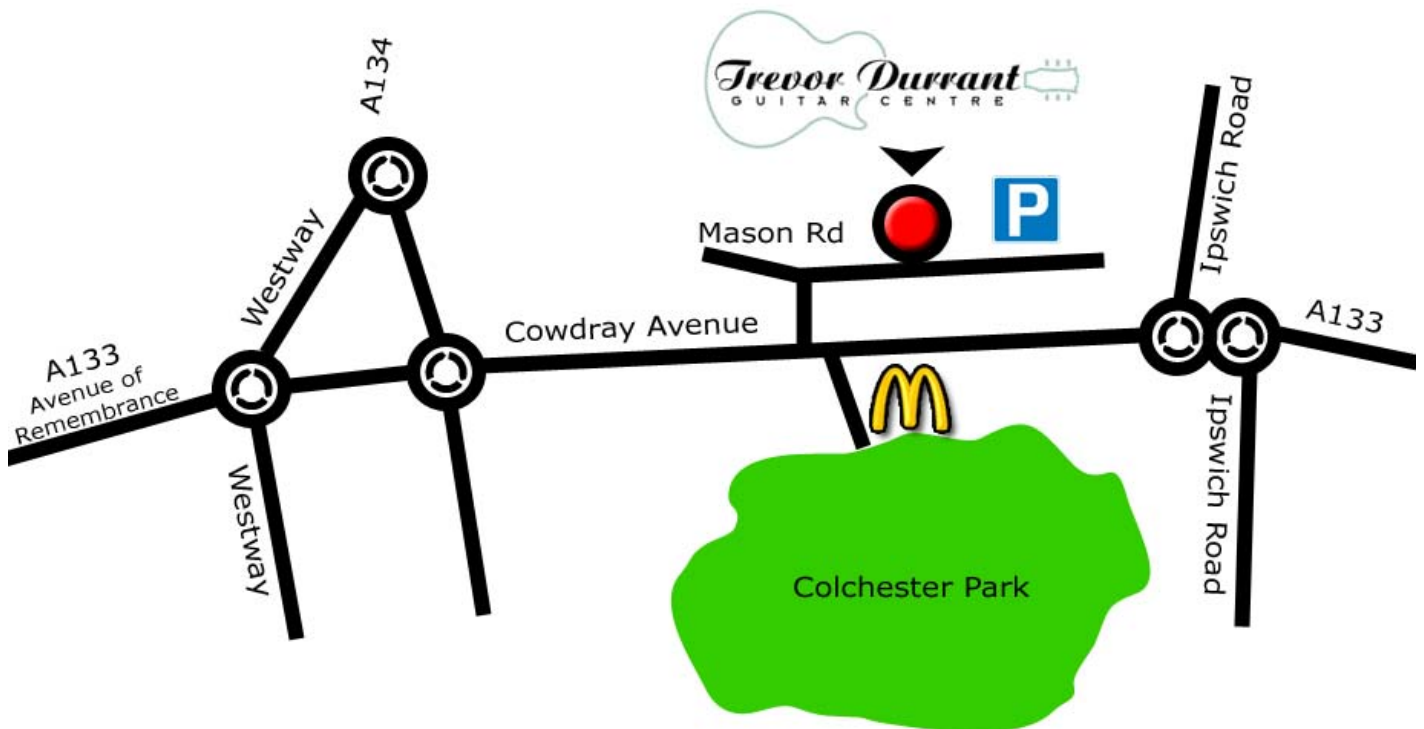

Trevor Durrant Guitar Centre

Address: Unit 10 Cowdray Centre, Cowdray Avenue, Colchester, Essex CO1 1BW

Telephone: 01206 765777 or 01206 564777

Email: trev@tdguitars.com

from Ipswich

A12 roundabout (Tesco, Toys R Us) towards Colchester

At the first Colchester turn off there is a roundabout with lots of car garages

Go straight over this roundabout onto the Ipswich Rd

Go straight over next roundabout (Rovers Tye pub)

At the double roundabout, turn right onto the A133 (Cowdray Ave).

When you see McDonalds and Leisure World on left, take the right hand lane

Turn right at the lights into Cowdray Centre (see "Once at the Cowdray Centre")

from Romford / M25

From the A12, take the Colchester Central turn off

Straight over Roundabout (2nd exit), A133 Avenue of Remembrance

Go straight over at the next roundabout

200 yards further on, go straight over the next roundabout (the Albert pub is a landmark)

This is Cowdray Avenue

Turn left at the first set of traffic lights into Cowdray Centre (see next)

Once at the Cowdray Centre

Turn first immediate right (where the road bends left). There is a large car park on the left and the Cowdray Arms Pub on the right.

On the other side of the road is a large archway between two units - our store is the right hand unit.